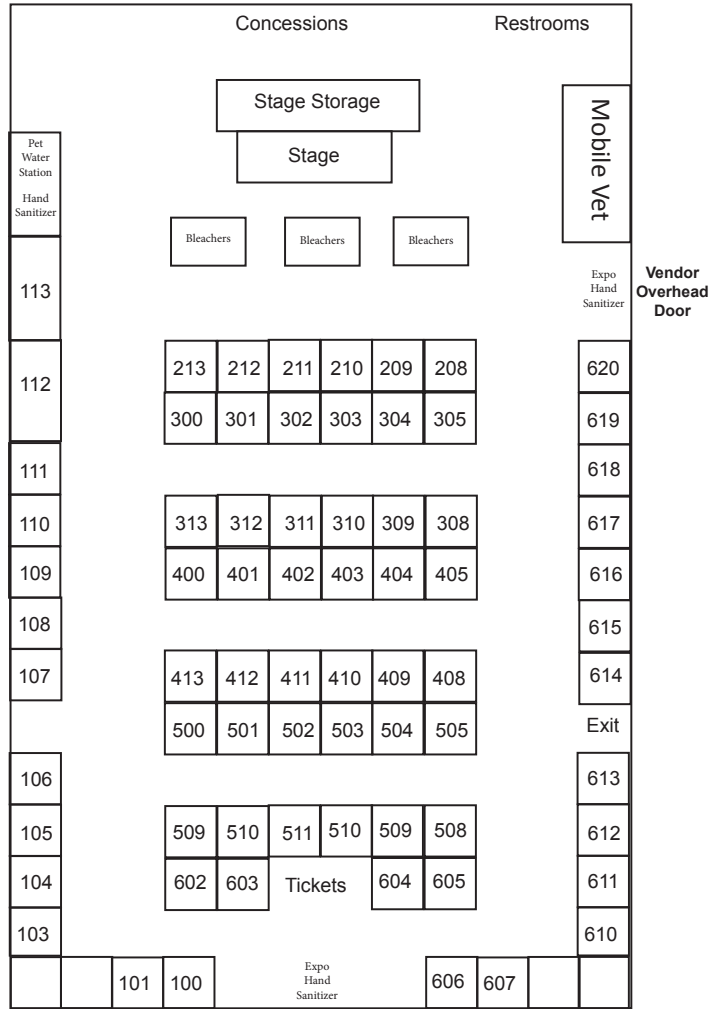

**Join over 5000 pet lovers at the 18th annual
Idaho Pet Expo and get your piece of the
\$136.8 billion a year and growing pet market!**

FLOOR MAP & SHOW DETAILS

Thank You Sponsors!

ADVERTISING

- Television
- Radio
- Newspaper
- Social Media
- Direct Mail
- E-mail Blast
- Digital Marketing
- Coupons

BOOTH FEES

- 10x10 \$425
- 10x10 Corner \$495

ADD ONS

- Electricity \$35
- Table (No Cloth) \$30
- Table (Fitted Cloth) \$50
- Chairs \$5

*Add ons are not included in booth price.
Available or rent or vendors may supply their own.*

SHOW HOURS

September 14, 2024
10am - 4pm

VENDOR MOVE-IN

September 13, 2024
10am-4pm

LOCATION

Expo Idaho
5610 Glenwood
Boise, ID 83714

VENDOR MOVE-OUT

September 14, 2024
4pm-6pm

EXHIBIT HALL

Booth Size	10x20 Premier Location	10x10	10x10	10x10
Booth Power Included	✓	✓	✓	
Booth 8' Table Included	✓	✓		
Booth Chairs Included	✓	✓		

BRAND EXPOSURE

Exclusive recognition as Platinum Sponsor	✓			
Company logo integrated into event branding	✓			
Company logo included on show banners and billboards	✓			
Footer ad in event email blast to 1000s of subscribers	✓			
Company flyer included in guest welcome bags (first 500)	✓	✓		
One company spotlight featured on social media platforms	✓	✓		
First right of refusal for following year	✓	✓		
Sponsor mention in press release	✓	✓	✓	
Company name hyperlinked on event website	✓	✓	✓	✓
Company logo on sponsor board at show entrance	✓	✓	✓	✓
Company logo listed on promotional email campaigns	✓	✓	✓	✓
Logo featured on all paid social media profiling sponsors	✓	✓	✓	✓